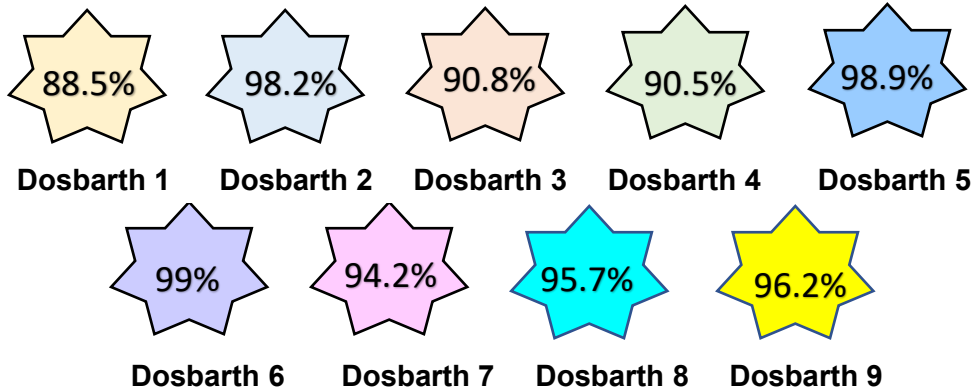

On Friday 4th July, there will be a piano concert for the parents/carers of children who have piano tuition at school in the school hall at 9:15am

Let's Get Attendance Back on Track – Everyday Matters!

Our Whole School Attendance for the year from 3rd September 2024 to 20th June 2025 = **93.8%**
Whole School weekly attendance for week ending 20th June = **95.4%**.
Individual classes are as follows:

Congratulations to the top four classes: **Dosbarth 6, Dosbarth 5 a Dosbarth 2.**

★★ Seren Y Wythnos ★★

Dosbarth 1	Dosbarth 2	Dosbarth 3	Dosbarth 4	Dosbarth 5	Dosbarth 6	Dosbarth 7	Dosbarth 8	Dosbarth 9
Elin	Bea	Eli	Mahtab	Stefan	All of D4 Swimming	Oguz	Mason	All of Y6 Enterprise

★★★ Siaradwr Cymraeg Yr Wythnos ★★★

Dosbarth 1	Dosbarth 2	Dosbarth 3	Dosbarth 4	Dosbarth 5	Dosbarth 6	Dosbarth 7	Dosbarth 8	Dosbarth 9
Jasper	Haroon	Max S	Taqiyya	Max	James	Olly	Izzy	Logan

★★ Duolingo Score Board – 19/06/25 ★★

	Bronze Winner	Silver Winner	Gold Winner
	Florence in D9 276 XP	Isaac in D8 554 XP	Jordan in D8 960 XP

Llongyfarchiadau! – Congratulations

Healthy

Respectful

Inclusive

Resilient

Kind

Eco-friendly